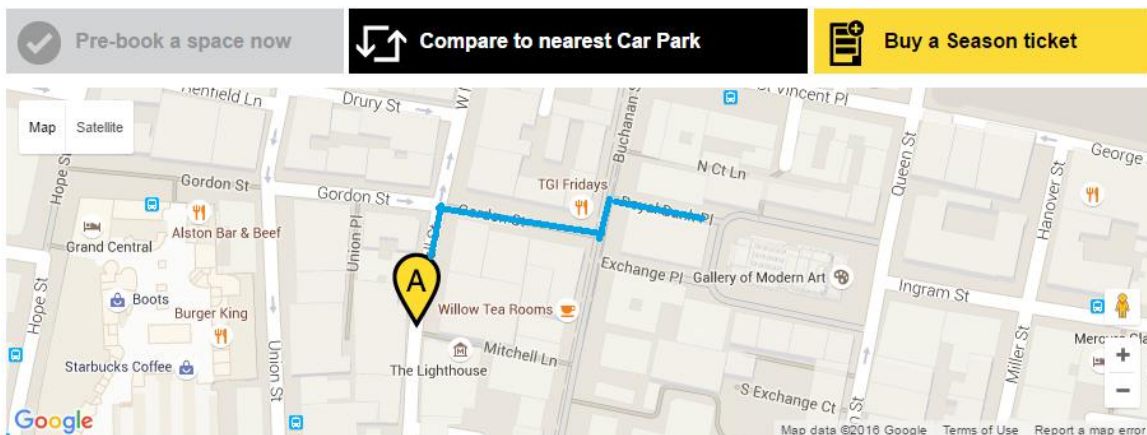

## Mitchell Street Car Park

The postcode for your sat nav is **G1 3LN**

### Travel directions on foot from Mitchell Street to The Club

From Mitchell Street car park on foot head up Mitchell Street and turn right into Gordon Street. Proceed along Gordon Street for a short distance and turn left onto Buchanan Street, once on Buchanan Street turn 1<sup>st</sup> right at the (Nationwide Building Society). Continue along for a short distance going through the arch and turn left and The Club is located.

### **Glasgow Mitchell Street**

Welcome to Glasgow. You'll find our Mitchell Street car park offers a convenient location in which to leave your car. For alternative car parks nearby, see [Glasgow car parks](#). If you're catching a flight, you might be interested to know we also have a convenient [Glasgow car park](#).